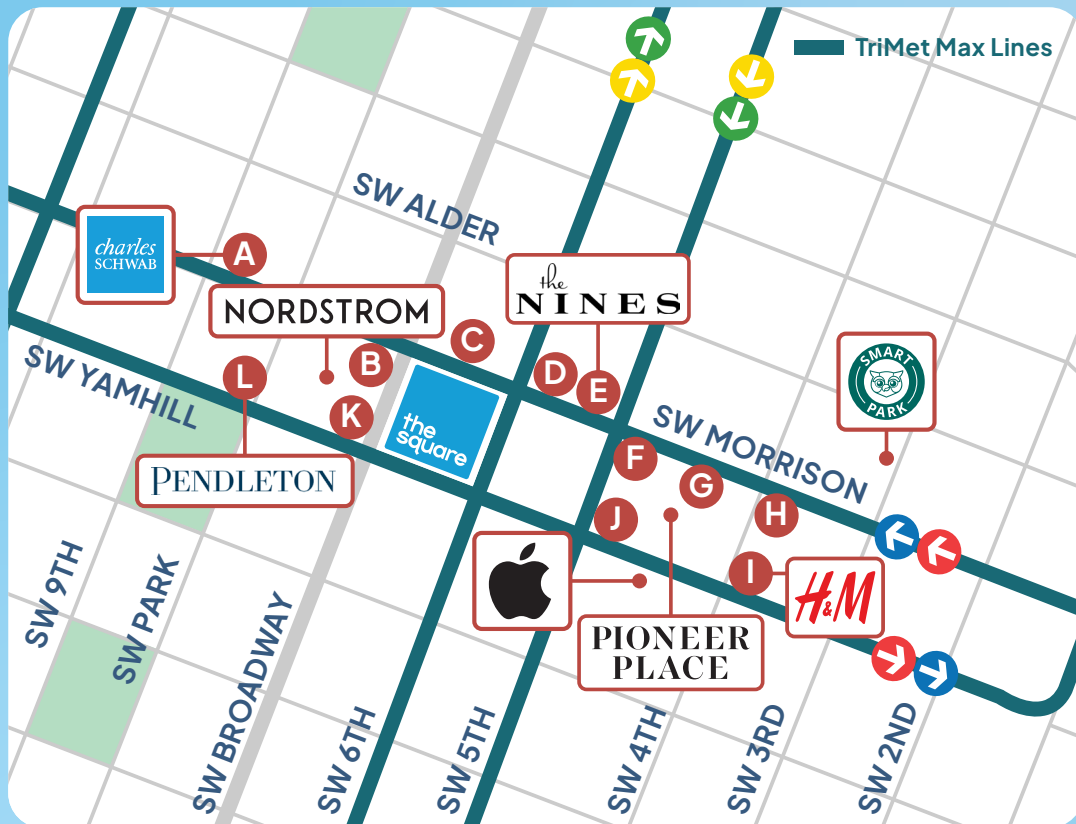

The Great Figgy Pudding

Caroling Competition

12 Caroling Groups on SW Morrison & Yamhill in the Heart of Downtown

A Charles Schwab
SW Morrison @ Park
Portland Raging Grannies

B Nordstrom # 1
SW Broadway @ Morrison
Bridge Town Sound

C Greenleaf Juicing Co.
SW Morrison @ Broadway
Mrs. Murphy's Choir

D Meier & Frank Building
SW Morrison @ 6th
Parkrose Debonaires

E The Nines Hotel
SW Morrison @ 6th
No Boundaries

F J. Crew @ Pioneer Place
SW Morrison @ 5th
PDX Voices

G Pioneer Place North
SW Morrison @ 4th
Viva Voce / Mountainside HS

H Forever 21 @ Pioneer Place
SW Morrison @ 4th
Portland Rose Tones

I H&M
SW Yamhill @ 4th
Moonglow Quartet

J Tory Burch @ Pioneer Place
SW Yamhill @ 5th
It Takes a Village

A Downtown Musical Event with 12 Caroling Groups competing to win \$1,000
Emceed by KGW's Drew Carney

How to Participate in Voting for the Caroling Groups:

1. Come to The Square between 5:30-6:00pm
2. Grab a Caroling Map and Five voting tokens at the event tent
3. Between 6-7pm Walk the SW Yamhill & Morrison Caroling Loop
4. Vote for your 5 favorite Caroling Groups by adding a token to their collection bucket
5. At 7pm meet back at the Square for a 'carol-off' to see the top 3 caroling groups performing again
6. Winners announced and prizes awarded